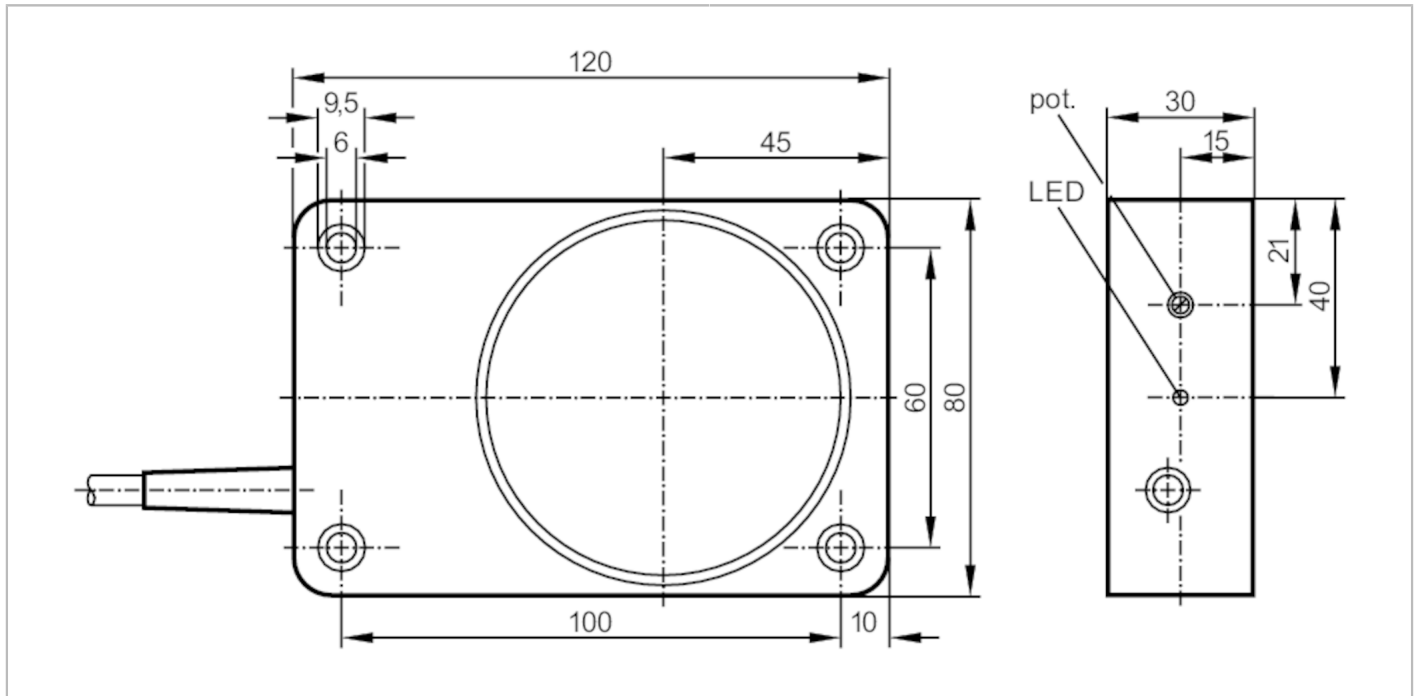

ID0014

Inductive sensor

ID-2050-ABOA

Product characteristics

Output function		normally open
Sensing range	[mm]	50
Housing		rectangular
Dimensions	[mm]	120 x 80 x 30

Electrical data

Operating voltage	[V]	20...250 AC/DC
Protection class		II
Reverse polarity protection		no

ID0014

Inductive sensor

ID-2050-ABOA

Outputs		
Output function		normally open
Max. voltage drop switching output DC [V]		5
Max. voltage drop switching output AC [V]		5.5
Minimum load current [mA]		5
Max. leakage current [mA]		2.5 (250 V AC) / 1.3 (110 V AC) / 0.8 (24 V DC)
Permanent current rating of switching output AC [mA]		250; (350 (...50 °C))
Permanent current rating of switching output DC [mA]		100
Short-time current rating of switching output [mA]		2200; (20 ms / 0,5 Hz)
Switching frequency AC [Hz]		25
Switching frequency DC [Hz]		35
Short-circuit proof		no
Overload protection		no
Monitoring range		
Sensing range [mm]		50
Sensing range adjustable		yes
Factory setting sensing range [mm]		50
Real sensing range Sr [mm]		50 ± 10 %
Operating distance [mm]		0...40.5
Accuracy / deviations		
Correction factor		steel: 1 / stainless steel: 0.7 / brass: 0.4 / aluminum: 0.3 / copper: 0.2
Hysteresis [% of Sr]		1...15
Switch-point drift [% of Sr]		-10...10
Operating conditions		
Ambient temperature [°C]		-25...80
Protection		IP 65
Tests / approvals		
EMC	EN 60947-5-2	class B
	EN 55011	
Mechanical data		
Weight [g]		561.5
Housing		rectangular
Mounting		non-flush mountable
Dimensions [mm]		120 x 80 x 30
Material		PPE modified
Displays / operating elements		
Display	Switching status	1 x LED, yellow
Electrical connection		
Required protection		miniature fuse to IEC60127-2 sheet 1; ≤ 2 A; fast acting

ID0014

Inductive sensor

ID-2050-ABOA

Accessories	
Items supplied	screwdriver: 1
Remarks	
Remarks	Recommendation: check the unit for reliable function after a short circuit.
Pack quantity	1 pcs.

Electrical connection