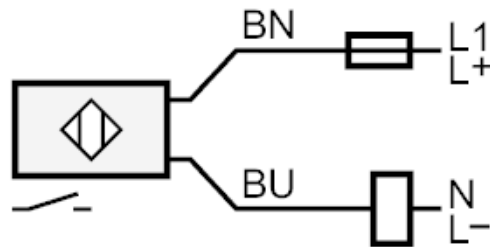

ID0014

Inductive sensor

ID-2050-ABOA

Outputs		
Output function		normally open
Max. voltage drop switching output DC [V]		5
Max. voltage drop switching output AC [V]		5.5
Minimum load current [mA]		5
Max. leakage current [mA]		2.5 (250 V AC) / 1.3 (110 V AC) / 0.8 (24 V DC)
Permanent current rating of switching output AC [mA]		250; (350 (...50 °C))
Permanent current rating of switching output DC [mA]		100
Short-time current rating of switching output [mA]		2200; (20 ms / 0,5 Hz)
Switching frequency AC [Hz]		25
Switching frequency DC [Hz]		35
Short-circuit proof		no
Overload protection		no
Monitoring range		
Sensing range [mm]		50
Sensing range adjustable		yes
Factory setting sensing range [mm]		50
Real sensing range Sr [mm]		50 ± 10 %
Operating distance [mm]		0...40.5
Accuracy / deviations		
Correction factor		steel: 1 / stainless steel: 0.7 / brass: 0.4 / aluminum: 0.3 / copper: 0.2
Hysteresis [% of Sr]		1...15
Switch-point drift [% of Sr]		-10...10
Operating conditions		
Ambient temperature [°C]		-25...80
Protection		IP 65
Tests / approvals		
EMC	EN 60947-5-2	class B
	EN 55011	
Mechanical data		
Weight [g]		561.5
Housing		rectangular
Mounting		non-flush mountable
Dimensions [mm]		120 x 80 x 30
Material		PPE modified
Displays / operating elements		
Display	Switching status	1 x LED, yellow
Electrical connection		
Required protection		miniature fuse to IEC60127-2 sheet 1; ≤ 2 A; fast acting

ID0014

Inductive sensor

ID-2050-ABOA

Accessories	
Items supplied	screwdriver: 1
Remarks	
Remarks	Recommendation: check the unit for reliable function after a short circuit.
Pack quantity	1 pcs.

Electrical connection

Cable: 2 m, PVC; 2 x 0.5 mm²

Connection

Note miniature fuse to IEC60127-2 sheet 1 \leq 2 A fast acting

Core colors :

BN = brown

BU = blue