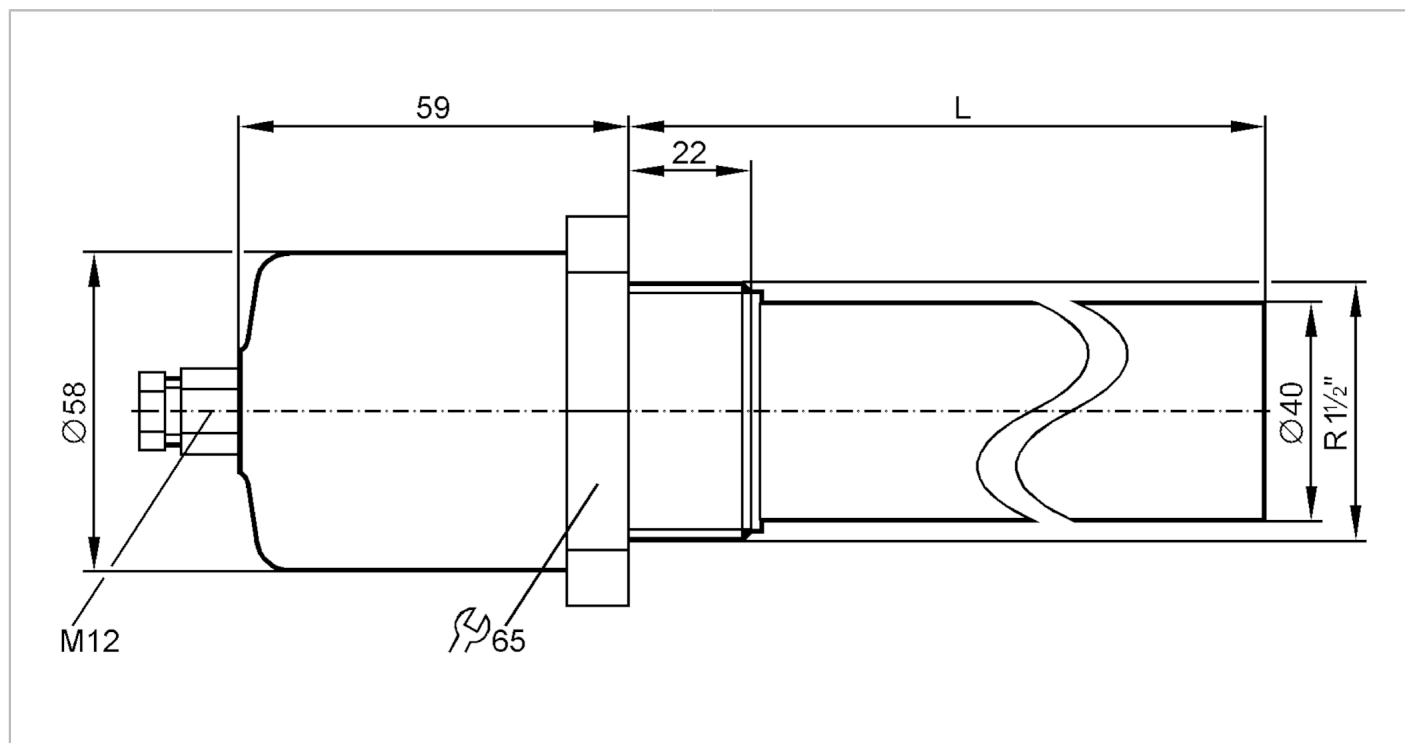

E10400

Mounting well for capacitive sensors

MOUNTING WELL PVC 200 MM KB

Application	
Installation	for capacitive sensors
Mechanical data	
Weight [g]	226.5
Type of mounting	for capacitive sensors
Materials	PVC
Length [mm]	200
Remarks	
Pack quantity	1 pcs.