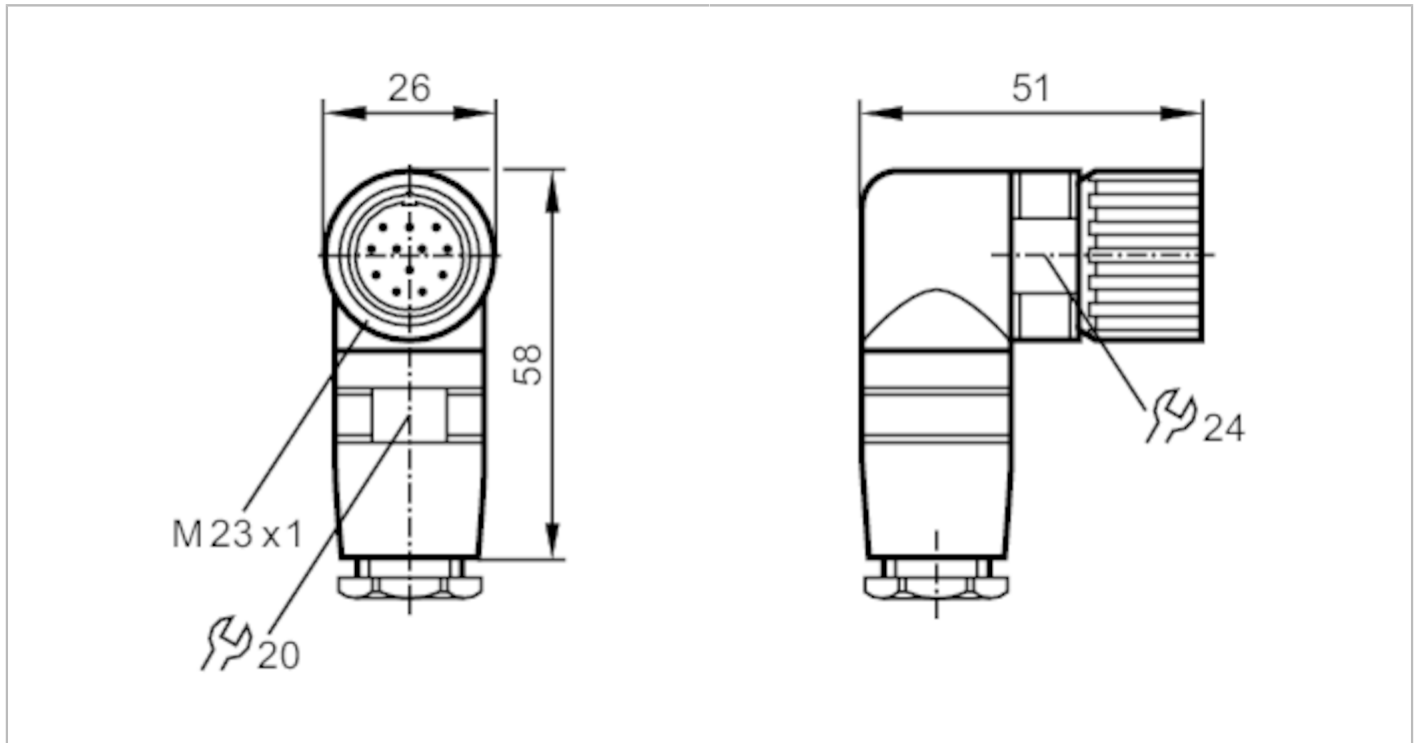

E10447

Wirable socket

SDOAM120MSSFKPG

Electrical data		
Operating voltage	[V]	10...30 DC
Max. current load total	[A]	7.5
Operating conditions		
Ambient temperature	[°C]	-25...90
Protection		IP 65
Mechanical data		
Weight	[g]	144.5
Dimensions	[mm]	51 x 26 x 58
Materials		brass nickel-plated
Moulded-body material		brass, nickel-plated
Material nut		brass, nickel-plated
Remarks		
Pack quantity		1 pcs.

Electrical connection
 soldering: ...1 mm²; Cable sheath: Ø 10...14 mm

Electrical connection - socket
 Connector: 1 x M23, angled; Moulded body: brass, nickel-plated; Locking: brass, nickel-plated

E10447