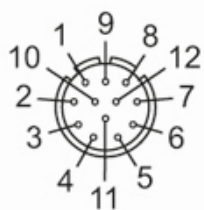

E10447

Wirable socket

SDOAM120MSSFKPG

Electrical data		
Operating voltage	[V]	10...30 DC
Max. current load total	[A]	7.5
Operating conditions		
Ambient temperature	[°C]	-25...90
Protection		IP 65
Mechanical data		
Weight	[g]	144.5
Dimensions	[mm]	51 x 26 x 58
Materials		brass nickel-plated
Moulded-body material		brass, nickel-plated
Material nut		brass, nickel-plated
Remarks		
Pack quantity		1 pcs.

Electrical connection
 soldering: ...1 mm²; Cable sheath: Ø 10...14 mm

Electrical connection - socket
 Connector: 1 x M23, angled; Moulded body: brass, nickel-plated; Locking: brass, nickel-plated

E10447