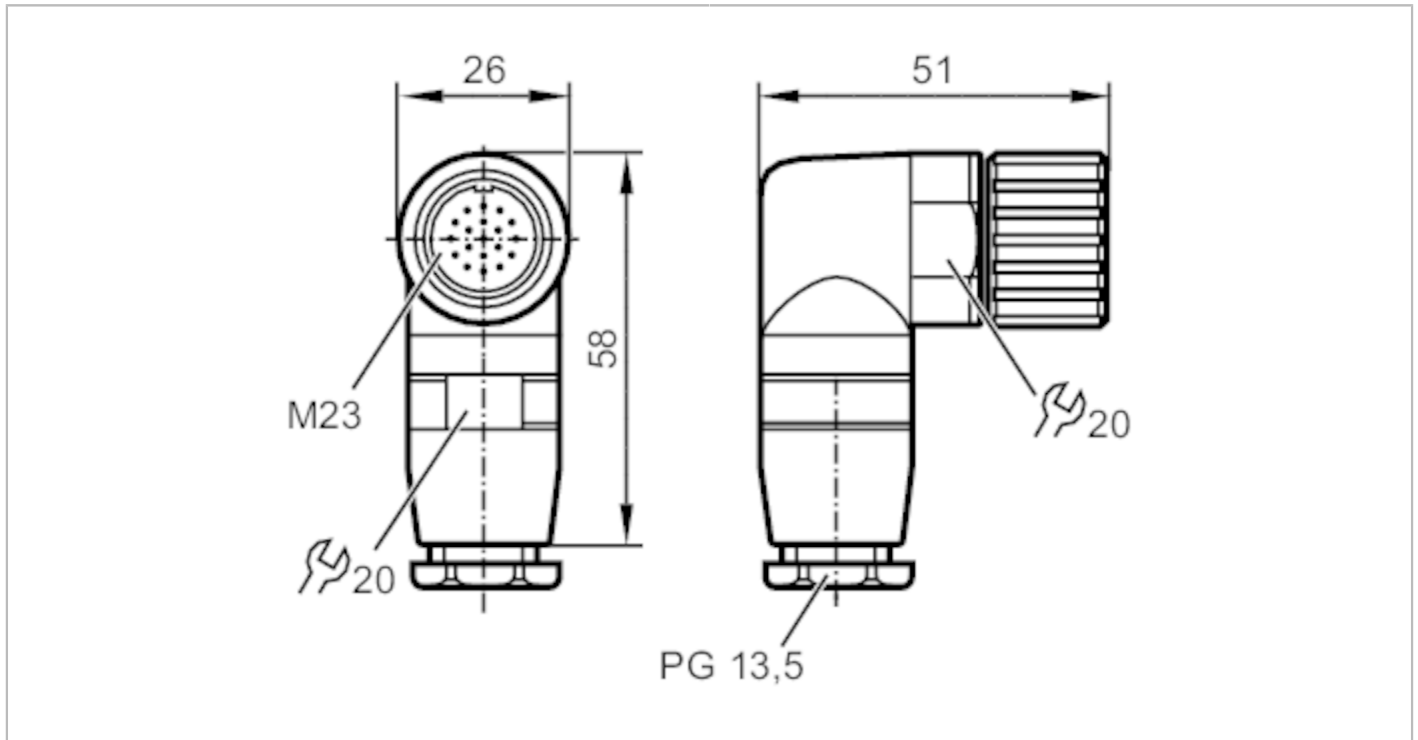

E10886

Wirable socket

SDOAK190MSSFKPG

Electrical data		
Operating voltage	[V]	10...30 DC
Max. current load total	[A]	7.5
Operating conditions		
Ambient temperature	[°C]	-25...90
Protection		IP 65
Mechanical data		
Weight	[g]	148.5
Dimensions	[mm]	51 x 26 x 58
Materials		brass nickel-plated
Moulded-body material		brass, nickel-plated
Material nut		brass, nickel-plated
Remarks		
Pack quantity		1 pcs.

Electrical connection
 soldering: ...1 mm²; Cable sheath: Ø 10...14 mm

Electrical connection - socket
 Connector: 1 x M23, angled; Moulded body: brass, nickel-plated; Locking: brass, nickel-plated

E10886