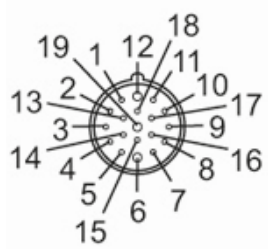

E10886

Wirable socket

SDOAK190MSSFKPG

Electrical data		
Operating voltage	[V]	10...30 DC
Max. current load total	[A]	7.5
Operating conditions		
Ambient temperature	[°C]	-25...90
Protection		IP 65
Mechanical data		
Weight	[g]	148.5
Dimensions	[mm]	51 x 26 x 58
Materials		brass nickel-plated
Moulded-body material		brass, nickel-plated
Material nut		brass, nickel-plated
Remarks		
Pack quantity		1 pcs.

Electrical connection
 soldering: ...1 mm²; Cable sheath: Ø 10...14 mm

Electrical connection - socket
 Connector: 1 x M23, angled; Moulded body: brass, nickel-plated; Locking: brass, nickel-plated

E10886