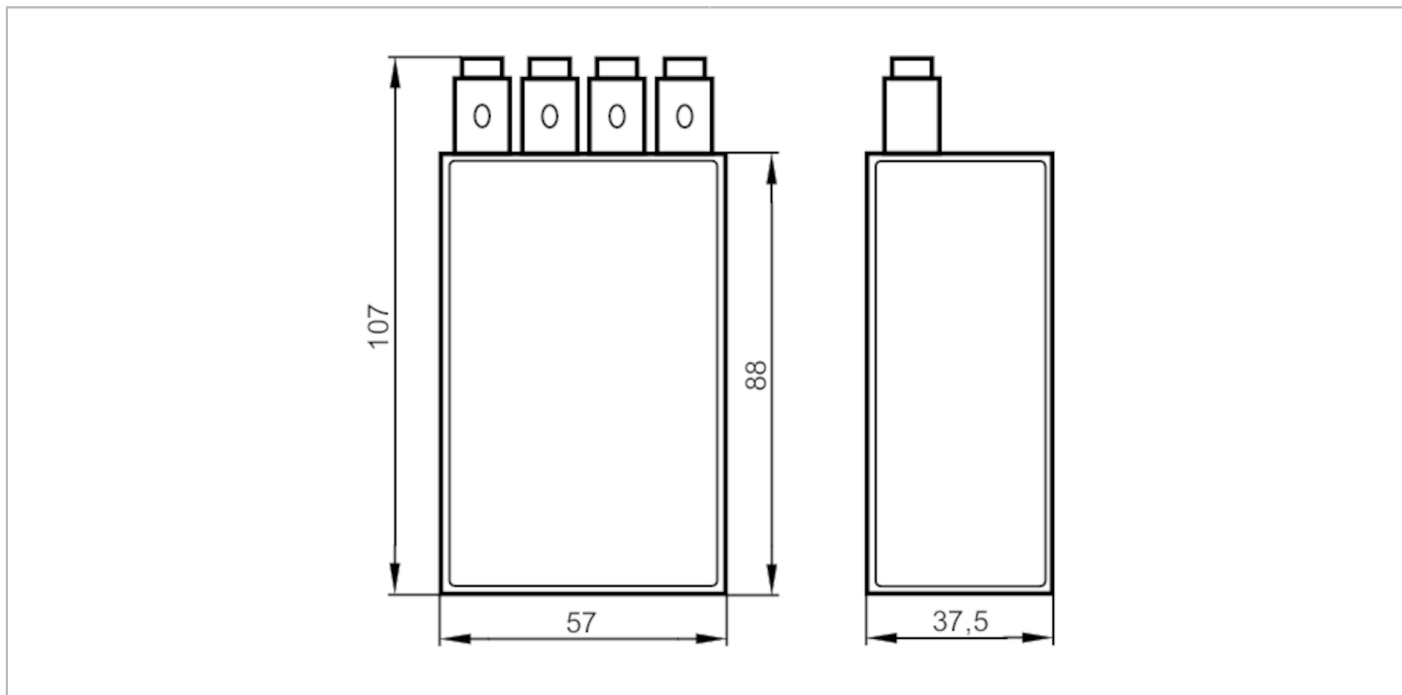

E18401

Sensor testpak

SENSOR TESTPAK

CE

Operating conditions

Ambient temperature [°C] -20...40

Mechanical data

Weight [g] 121.5

Dimensions [mm] 107 x 57 x 37.5

Remarks

Pack quantity 1 pcs.