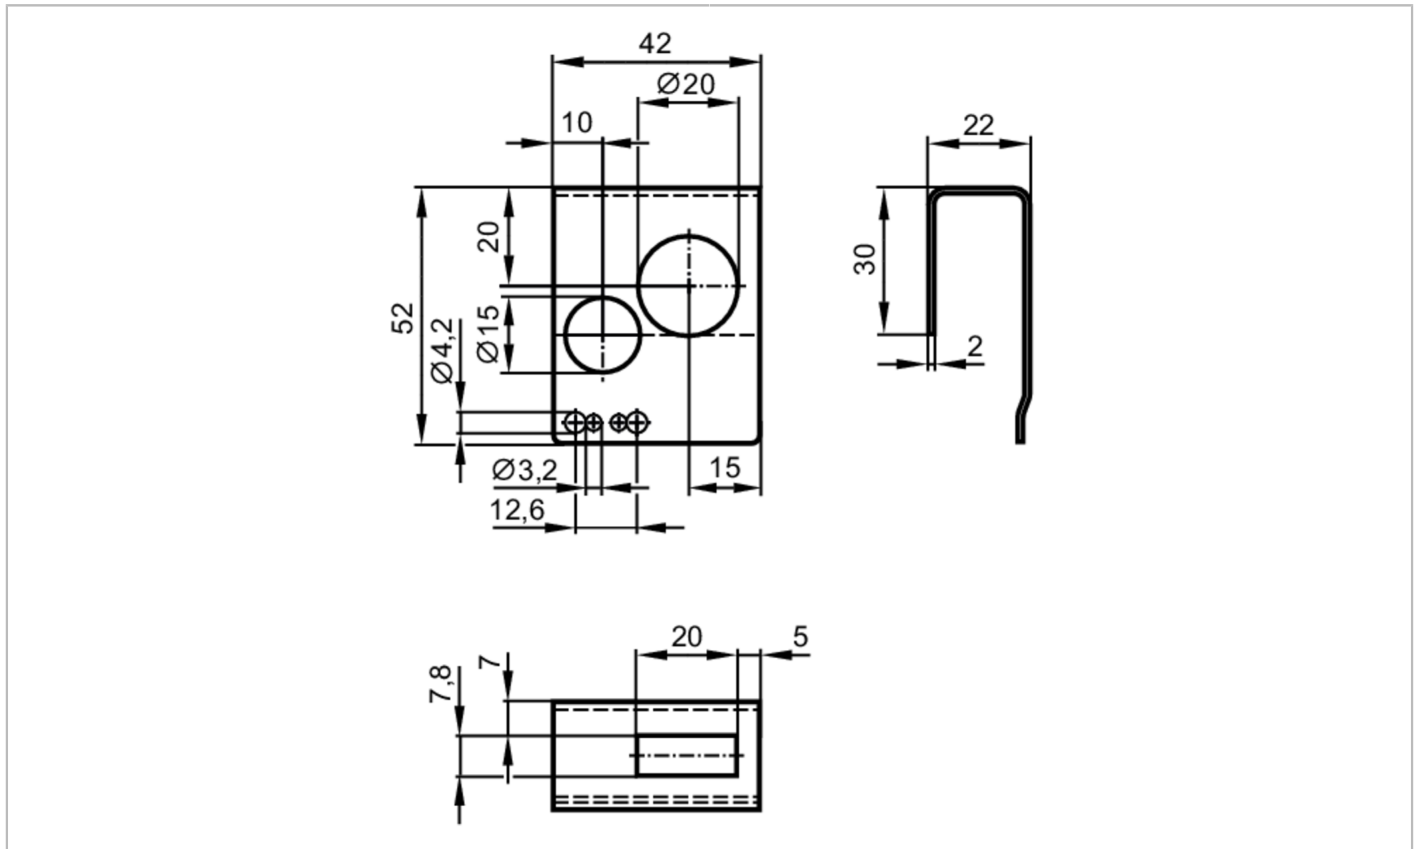

E29969

Protective cover

EQUERRE OJside.Tous cyl PROTEC

Application	
Design	clamp mounting
Installation	OJ for side lens
Mechanical data	
Weight [g]	64
Dimensions [mm]	52 x 22 x 42
Materials	stainless steel
Remarks	
Pack quantity	1 pcs.