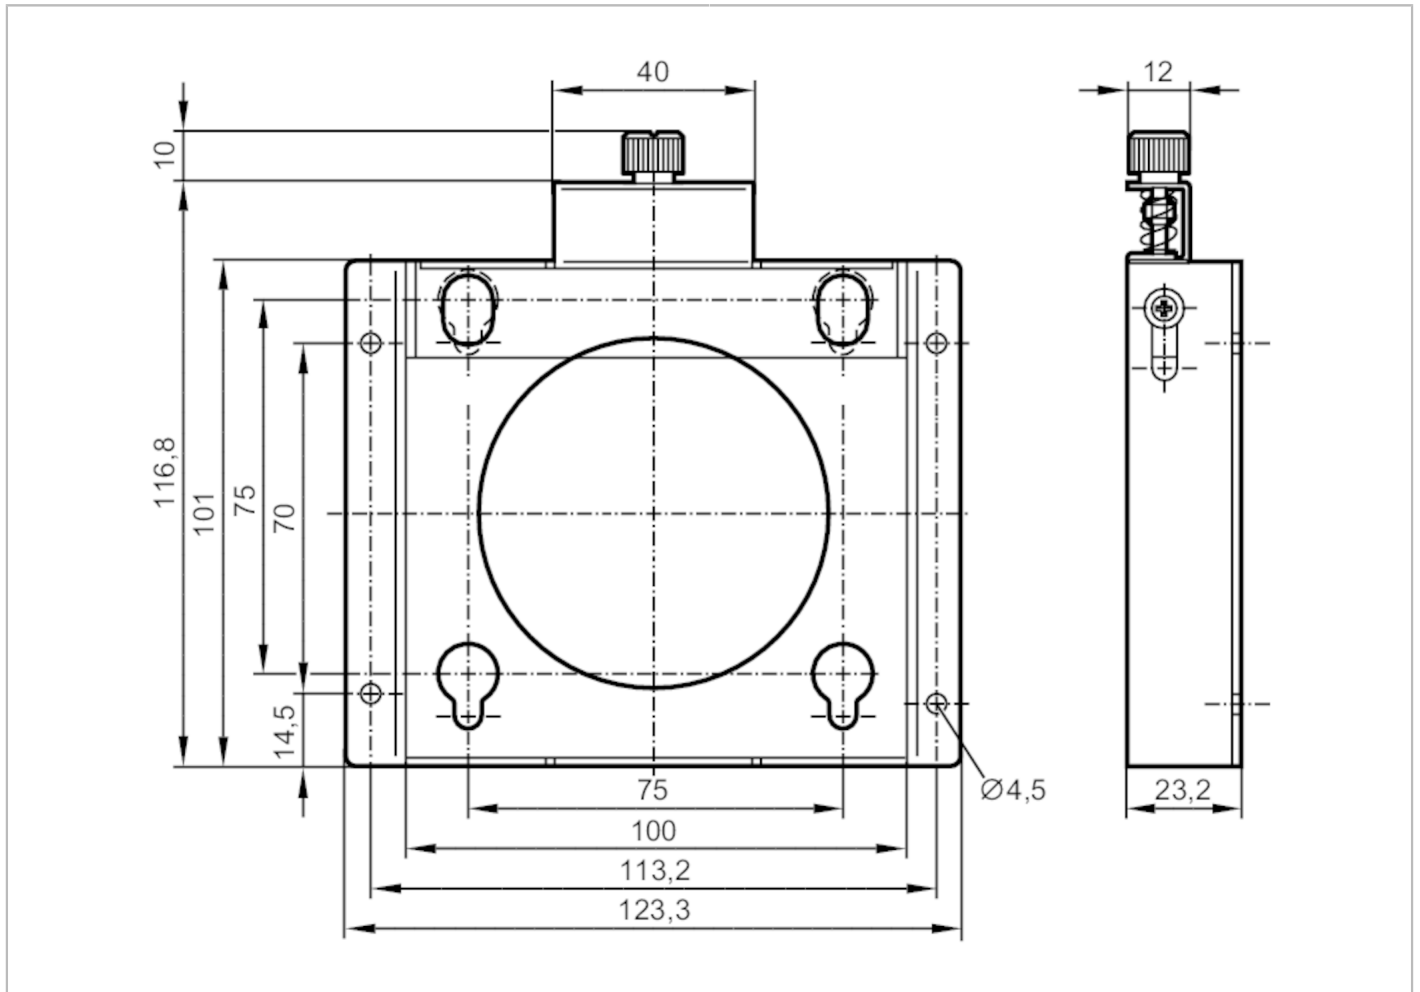

E2D401

Mounting bracket for touch panel PC

WALL MOUNTING SET PANEL PC

Application	
Design	VESA standard, for Touch Panel PC, 100 x 100 mm
Installation	for wall mounting
Mechanical data	
Weight [g]	270
Dimensions [mm]	126.8 x 123.3 x 23.2
Materials	fixture: metal
Remarks	
Pack quantity	1 pcs.