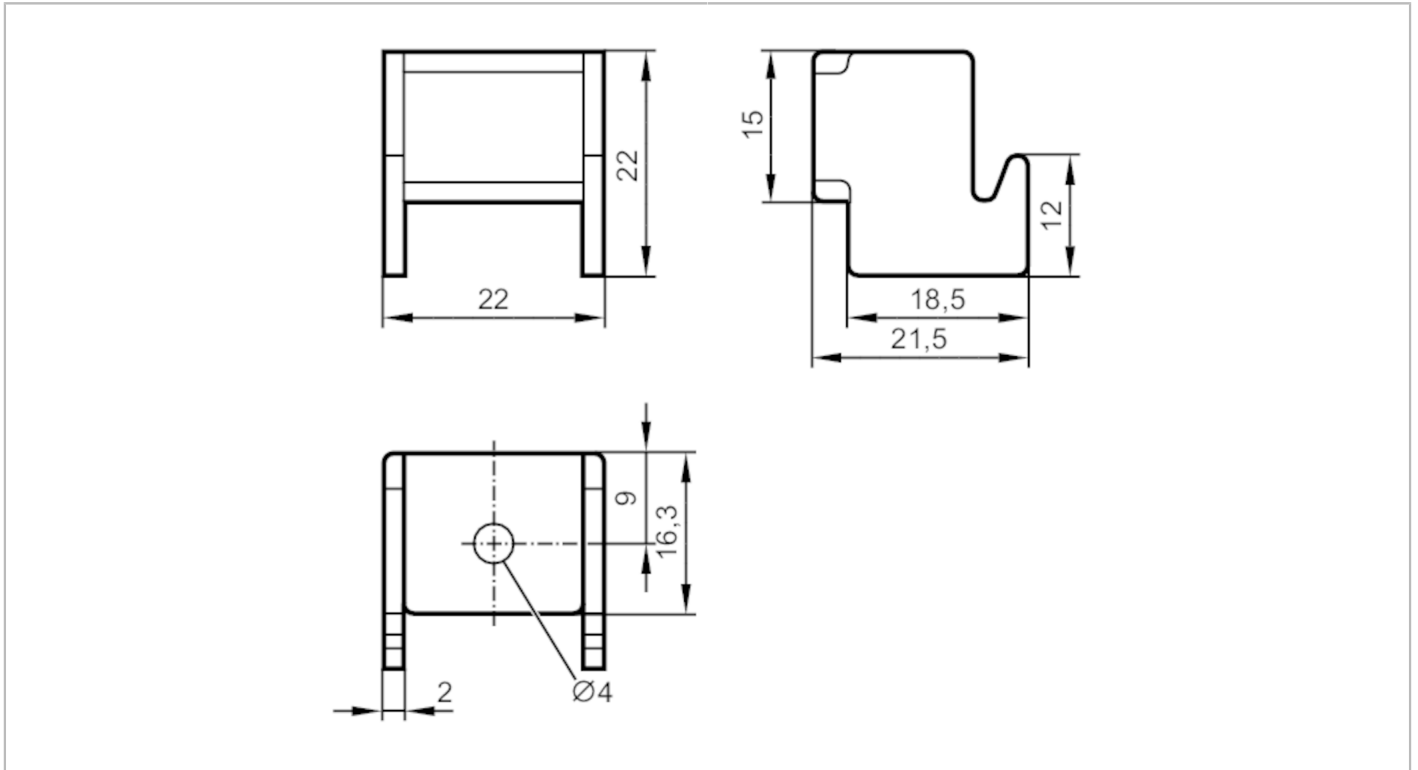

## Mounting set for touch panel PC

RACK MOUNTING SET PANEL PC

Application	
Design	for Touch Panel PC
Installation	for control cabinet mounting
Mechanical data	
Weight [g]	167
Dimensions [mm]	22 x 21.5 x 22
Materials	fixture: metal; End cap: plastics
Accessories	
Items supplied	fixtures: 6
	screws: 6 x M4
	end caps: 6
Remarks	
Pack quantity	1 pcs.