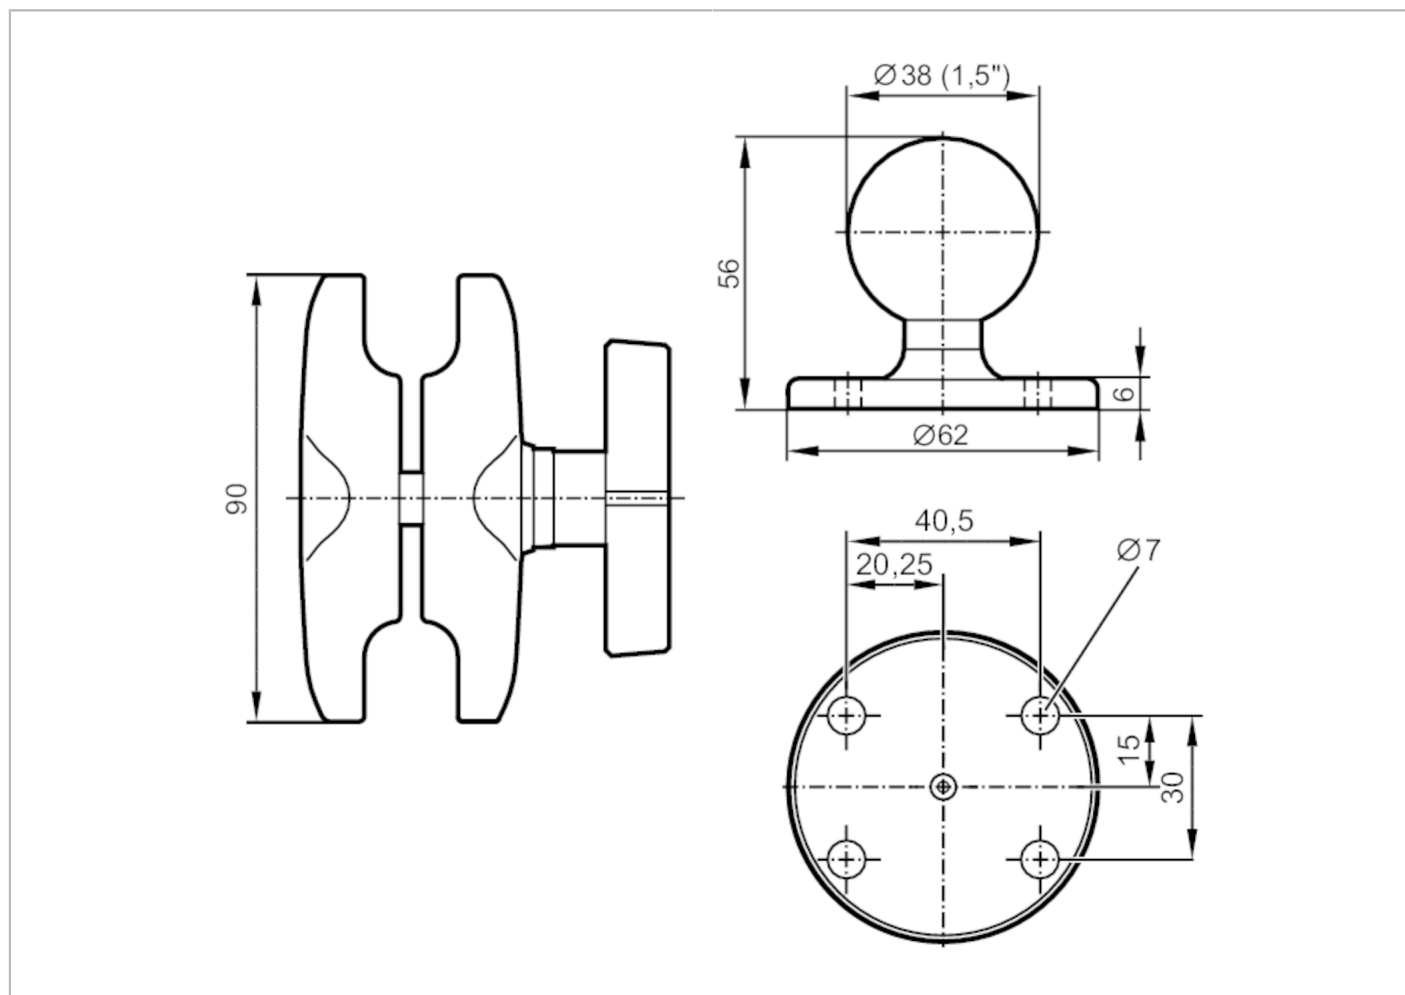

# E2M236

## Mounting set

MOUNTING SET MONITOR 90MM

Operating conditions	
Ambient temperature	[°C] -40...85
Mechanical data	
Weight	[g] 416.5
Materials	fixture: aluminium anodised
Accessories	
Items supplied	fixtures: 2, E2M238
Remarks	
Pack quantity	1 pcs.