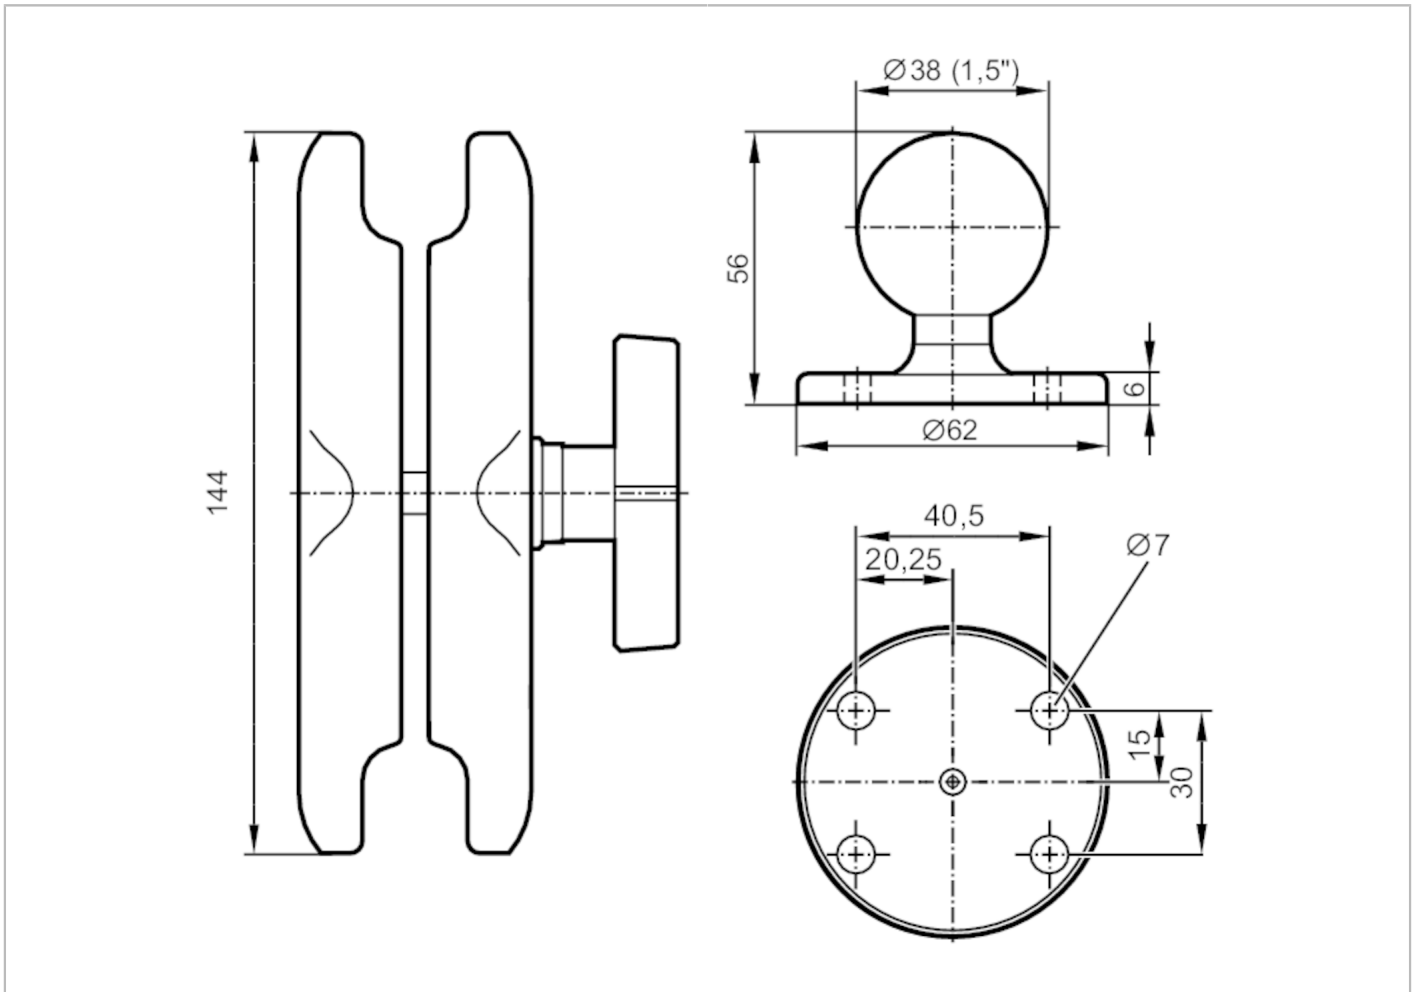

E2M237

Mounting set

MOUNTING SET MONITOR 144MM

Operating conditions

Ambient temperature [°C] -40...85

Mechanical data

Weight [g] 512

Materials fixture: aluminium anodised

Accessories

Items supplied fixtures: 2, E2M238

Remarks

Pack quantity 1 pcs.