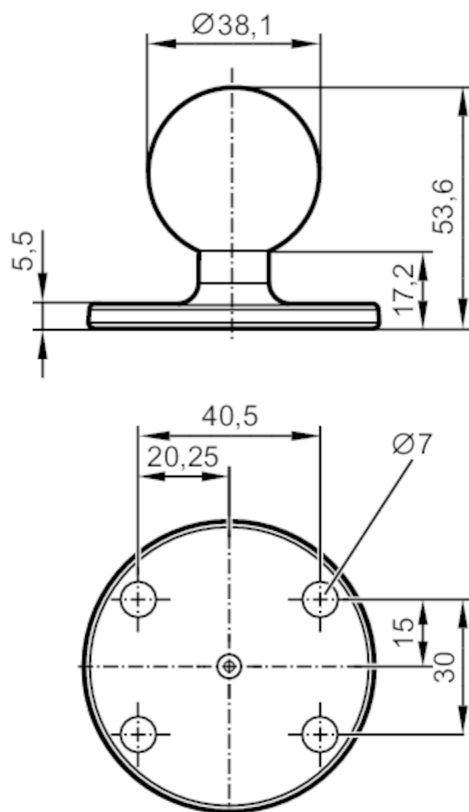

E2M238

Mounting set

MOUNTING PLATE MONITOR

Operating conditions

Ambient temperature [°C] -40...85

Mechanical data

Weight [g] 95

Materials fixture: aluminium powder-coated