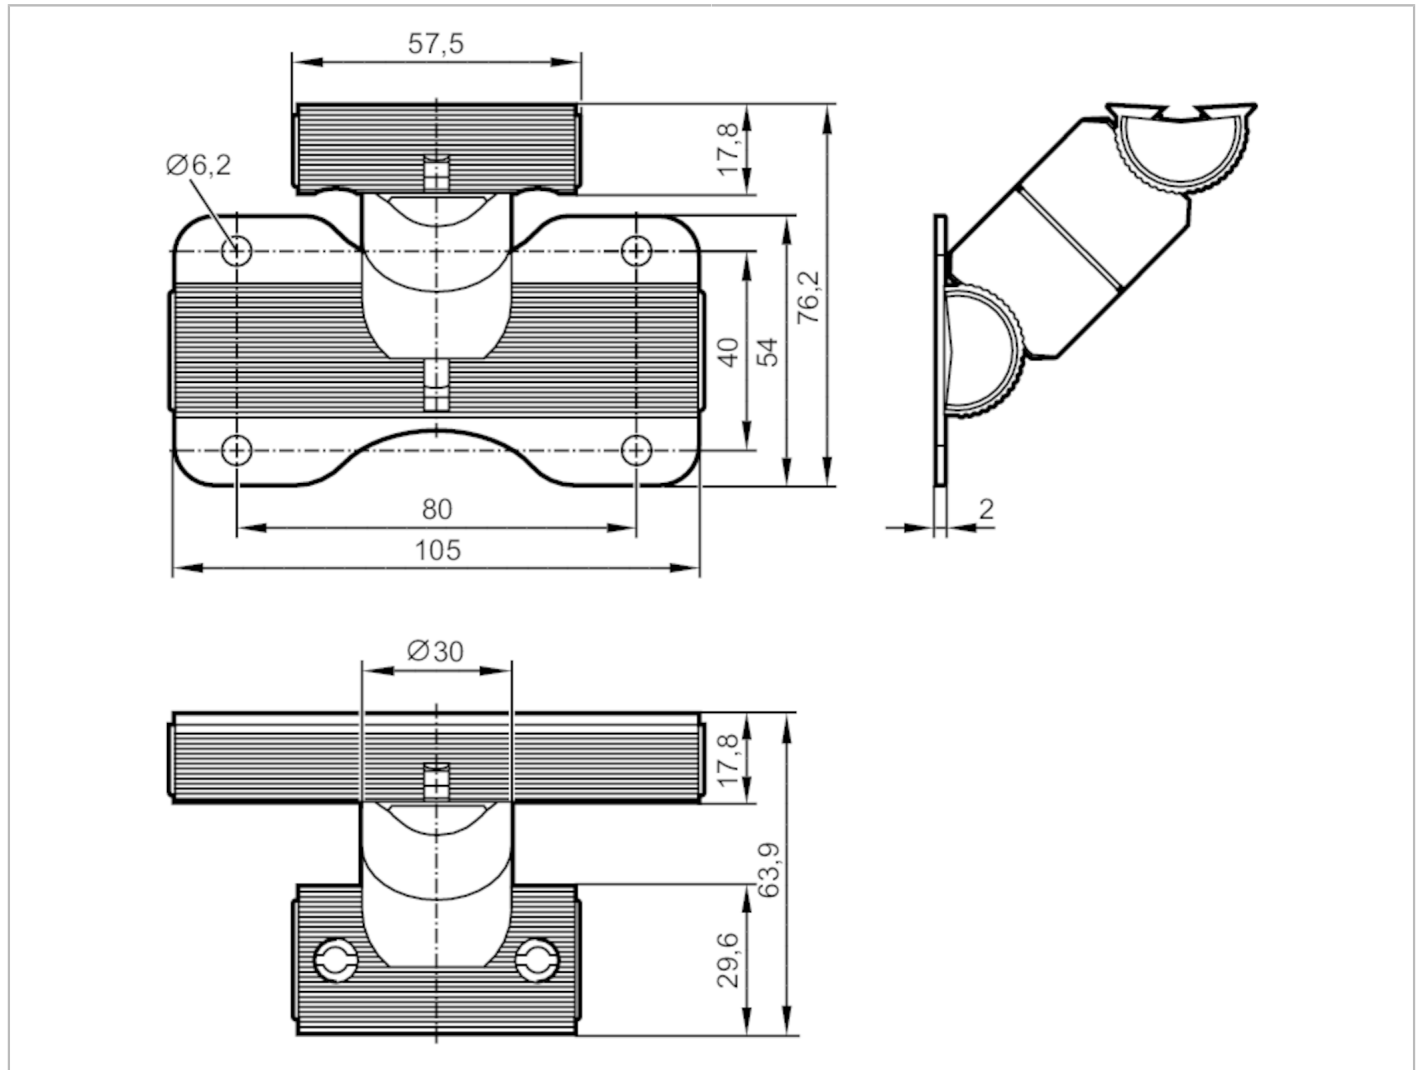

E2M239

Clamp

MONITOR BRACKET

Operating conditions		
Ambient temperature	[°C]	-40...85
Mechanical data		
Weight	[g]	186
Materials		fixture: aluminium powder-coated
Remarks		
Pack quantity		1 pcs.