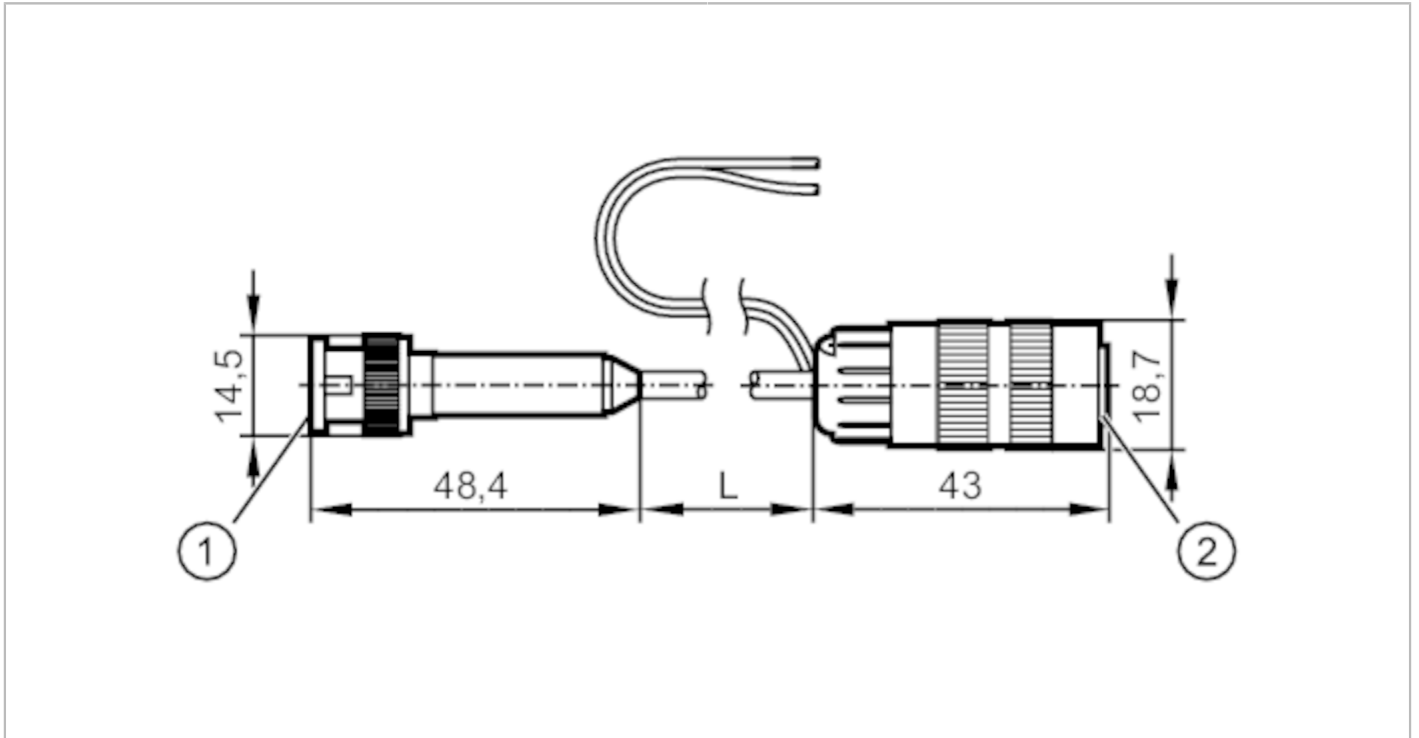

# E2M260

## Adapter cables for cameras with video output

ADAPTER CABLE CAM BNC MALE-M16 4P FEMALE

Electrical data	
Operating voltage [V]	12 DC; ( $\pm 1,5V$ )
Overvoltage protection	yes
Operating conditions	
Protection	IP 67
Mechanical data	
Weight [g]	58.5
Materials	fixture: ABS
Remarks	
Pack quantity	1 pcs.

### Electrical connection

Connector: 1 x M16

1	coax cable core video signal
2	coax screen video GND
3	U+
4	0 V