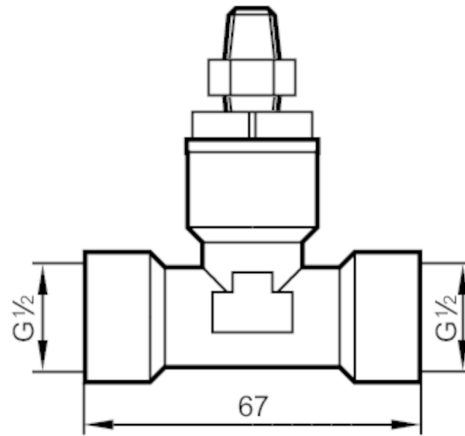

# E37360

## T-pipe mounting set

T-FITTING KIT

discontinued article

### Mechanical data

Weight [g]

205

Materials

brass nickel-plated