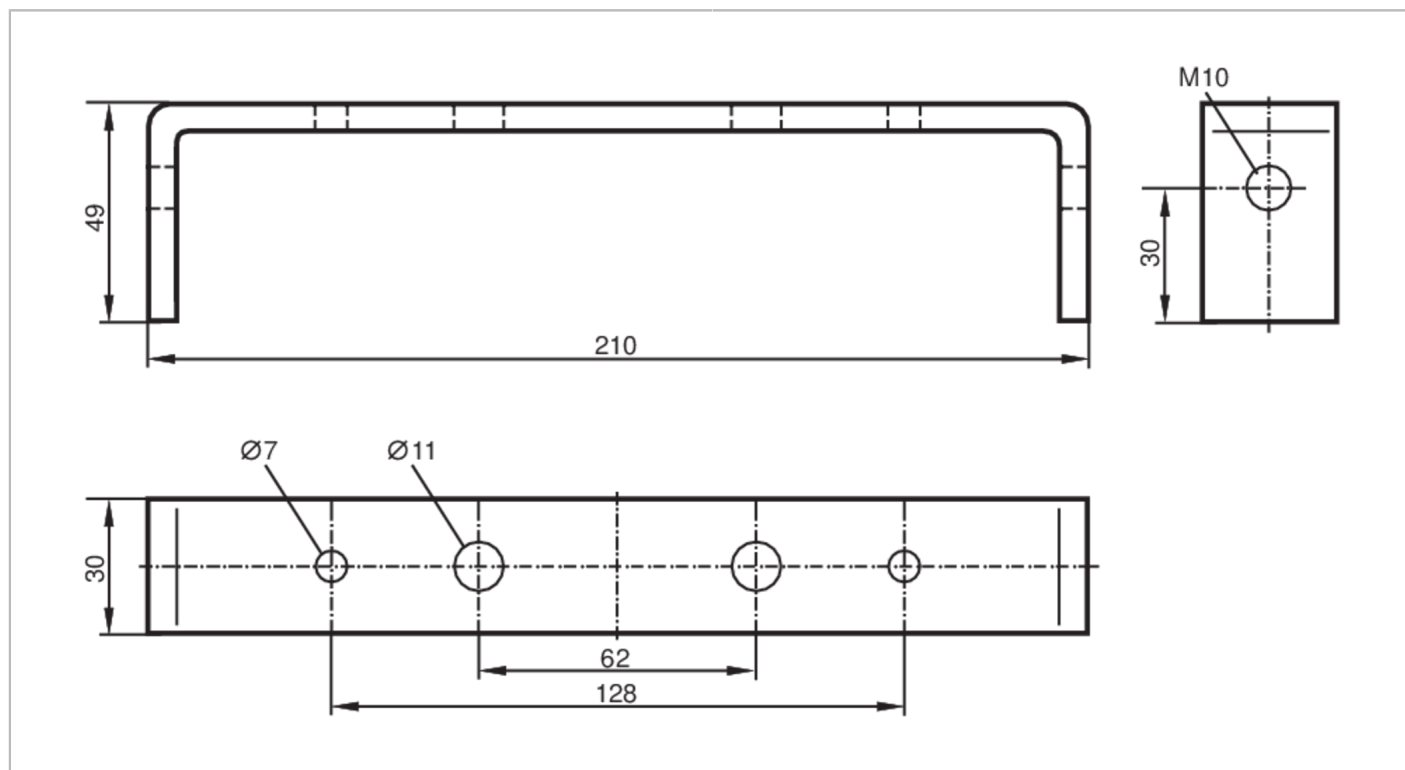

E40204

Mounting bracket

MOUNTING SET

Mechanical data	
Weight	[g] 891.5
Materials	stainless steel (1.4301 / 304)
Accessories	
Items supplied	Mounting accessories
Remarks	
Pack quantity	2 pcs.