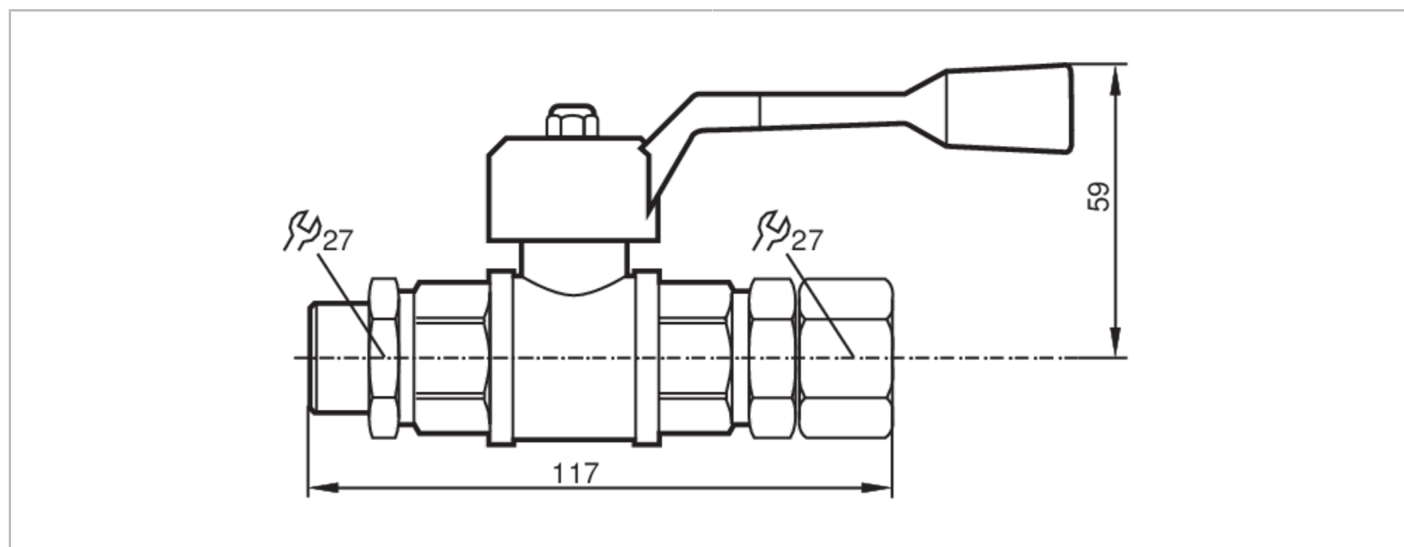

E40210

Regulating valve

SHUT-OFF VALVES

Mechanical data

Weight	[g]	563.2
Dimensions	[mm]	M22 x 1.5 / L = 117
Thread designation		M22 x 1.5
Materials		brass

Remarks

Pack quantity		2 pcs.
---------------	--	--------