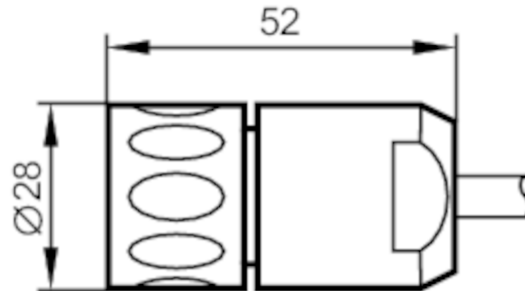

E60123

Wirable plug

SSTGK120MKRFKSG

Electrical data

Operating voltage [V] 4.5...30 DC

Operating conditions

Ambient temperature [°C] -40...125

Protection IP 67

Mechanical data

Weight [g] 44.8

Dimensions [mm] 28 x 28 x 52

Materials brass in plastic sheath; PA 6.6 black

Moulded-body material brass / PA 6.6, in plastic sheath / brass / PA 6.6, in plastic sheath

Material nut brass, in plastic sheath / PA 6.6, in plastic sheath

Remarks

Pack quantity 1 pcs.

Electrical connection

soldering: ...1 mm²

Electrical connection - plug

Connector: 1 x M23, straight; Moulded body: brass / PA 6.6, in plastic sheath; Locking: brass, in plastic sheath

Connector: 1 x M23, straight; Moulded body: brass / PA 6.6, in plastic sheath; Locking: PA 6.6, in plastic sheath

E60123

Wirable plug

SSTGK120MKRFKSG

Connection