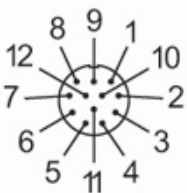

Mechanical data

Weight [g] 44.8

Dimensions [mm] 28 x 28 x 52

Materials brass in plastic sheath; PA 6.6 black

Moulded-body material brass / PA 6.6, in plastic sheath / brass / PA 6.6, in plastic sheath

Material nut brass, in plastic sheath / PA 6.6, in plastic sheath

Remarks

Pack quantity 1 pcs.

Electrical connection

soldering: ...1 mm²

Electrical connection - plug

Connector: 1 x M23, straight; Moulded body: brass / PA 6.6, in plastic sheath; Locking: brass, in plastic sheath

Connector: 1 x M23, straight; Moulded body: brass / PA 6.6, in plastic sheath; Locking: PA 6.6, in plastic sheath

E60123

Wirable plug

SSTGK120MKRFKSG

Connection