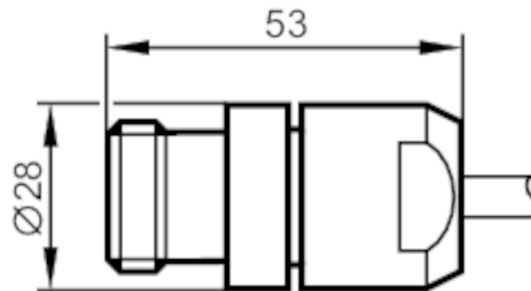

E60124

Wirable socket

SDOGK120--LFKSG

Electrical data

Operating voltage [V] 4.5...30 DC

Operating conditions

Ambient temperature [°C] -40...125

Protection IP 67

Mechanical data

Weight [g] 45

Dimensions [mm] 28 x 28 x 53

Materials brass in plastic sheath; PA 6.6 black

Moulded-body material brass / PA 6.6, in plastic sheath

Remarks

Pack quantity 1 pcs.

Electrical connection

soldering: ...1 mm²

Electrical connection - socket

Connector: 1 x M23, straight; Moulded body: brass / PA 6.6, in plastic sheath

E60124

Wirable socket

SDOGK120--LFKSG

Connection