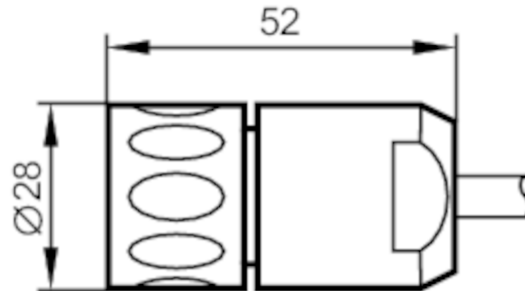

E60128

Wirable plug

SSTGK120MKRFKSG

Electrical data

Operating voltage [V] 4.5...30 DC

Operating conditions

Ambient temperature [°C] -40...125

Protection IP 67

Mechanical data

Weight [g] 45.2

Dimensions [mm] 28 x 28 x 52

Materials brass in plastic sheath; PA 6.6 black

Moulded-body material brass / PA 6.6, in plastic sheath / brass / PA 6.6, in plastic sheath

Material nut brass, in plastic sheath / PA 6.6, in plastic sheath

Remarks

Pack quantity 1 pcs.

Electrical connection

soldering: ...1 mm²

Electrical connection - plug

Connector: 1 x M23, straight; Moulded body: brass / PA 6.6, in plastic sheath; Locking: brass, in plastic sheath

Connector: 1 x M23, straight; Moulded body: brass / PA 6.6, in plastic sheath; Locking: PA 6.6, in plastic sheath