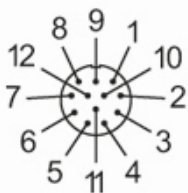

Electrical connection - plug

Connector: 1 x M23, straight; Moulded body: brass / PA 6.6, in plastic sheath; Locking: brass, in plastic sheath

Connector: 1 x M23, straight; Moulded body: brass / PA 6.6, in plastic sheath; Locking: PA 6.6, in plastic sheath