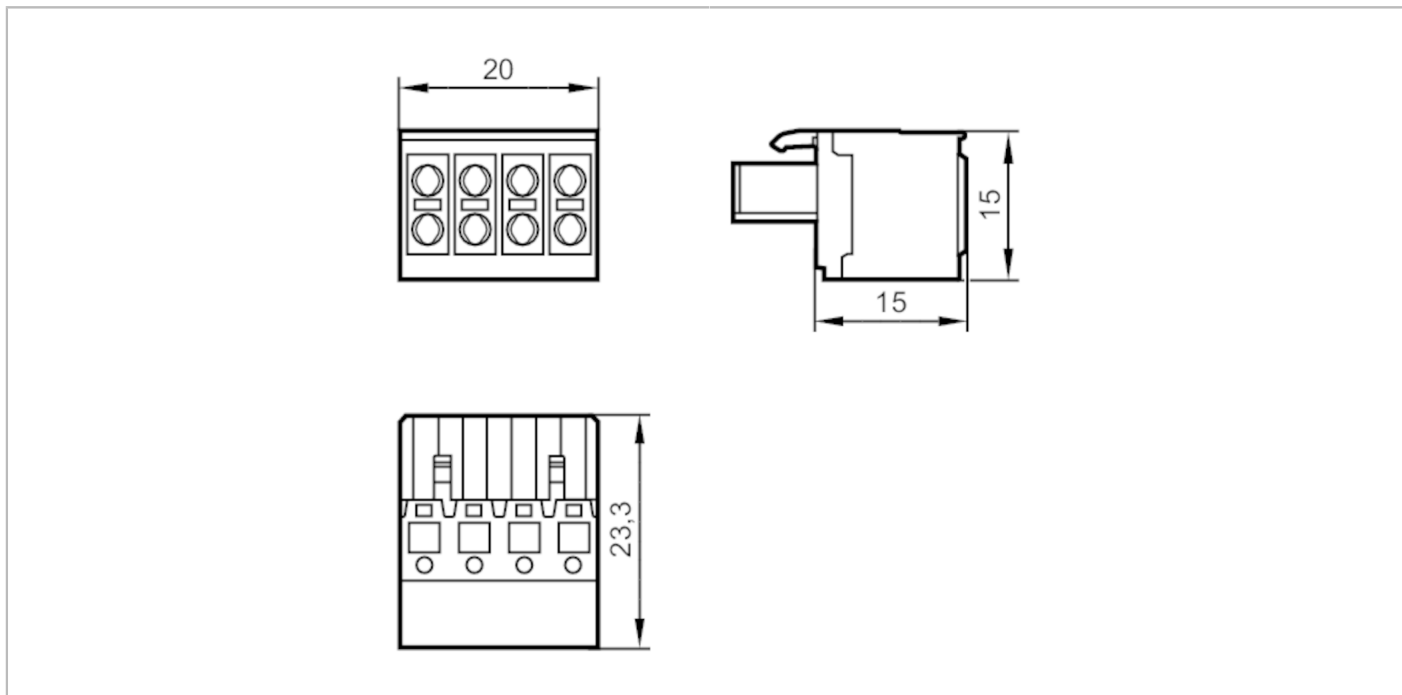

E70440

COMBICON connector

Combicon plug cage clamp 6 pcs.

Mechanical data	
Weight [g]	36.3
Materials	current carrying parts: copper alloy tin-plated
Remarks	
Pack quantity	6 pcs.