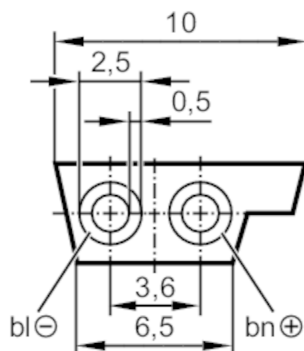

E74205

AS-Interface flat cable

Flat cable 100 meter TPE ye

Electrical data

Operating voltage [V] 26.5...31.6 DC; (Peak voltage 300 V)

Operating conditions

Ambient temperature [°C] -40...105

Mechanical data

Weight [g] 8179

Remarks

Remarks 100 m supplied on a cable drum

Pack quantity 1 pcs.

Electrical connection

Cable: 100 m, TPE, yellow; 2 x 1.5 mm²