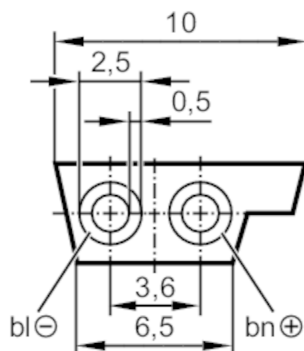

## AS-Interface flat cable

AS-i Flat cable TPE bk 500 m

Application	
Design	for use of insulation displacement technology
Application	external 24 V power supply
Electrical data	
Operating voltage [V]	24 DC; (Peak voltage 300 V)
Operating conditions	
Ambient temperature [°C]	-40...105
Mechanical data	
Weight [g]	33660
Remarks	
Remarks	500 m supplied on a cable drum
Pack quantity	1 pcs.
Electrical connection	
Cable: 500 m, TPE, black; 2 x 1.5 mm <sup>2</sup>	