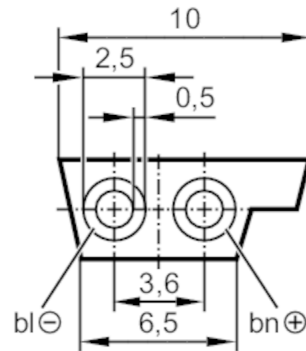

E74215

AS-Interface flat cable

Flat cable 100 meter TPE bk

Application	
Design	for use of insulation displacement technology
Application	external 24 V power supply
Electrical data	
Operating voltage [V]	24 DC; (Peak voltage 300 V)
Operating conditions	
Ambient temperature [°C]	-40...105
Mechanical data	
Weight [g]	8021
Remarks	
Remarks	100 m supplied on a cable drum
Pack quantity	1 pcs.
Electrical connection	
Cable: 100 m, TPE, black; 2 x 1.5 mm ²	