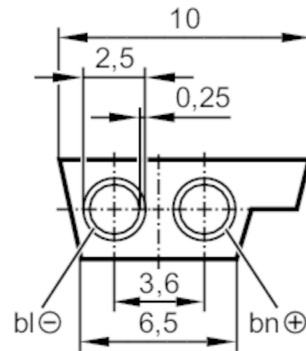

E74416

AS-Interface flat cable

Flat cable 200 m EPDM bk 2.5 qmm

Application

Special feature	Halogen-free
Application	external 24 V power supply

Electrical data

Operating voltage	[V]	24 DC
-------------------	-----	-------

Operating conditions

Ambient temperature	[°C]	-40...85
---------------------	------	----------

Mechanical data

Weight	[g]	19069
--------	-----	-------

Remarks

Remarks	200 m supplied on a wooden reel
Pack quantity	1 pcs.

Electrical connection

Cable: 200 m, EPDM, Halogen-free, black; 2 x 2.5 mm²