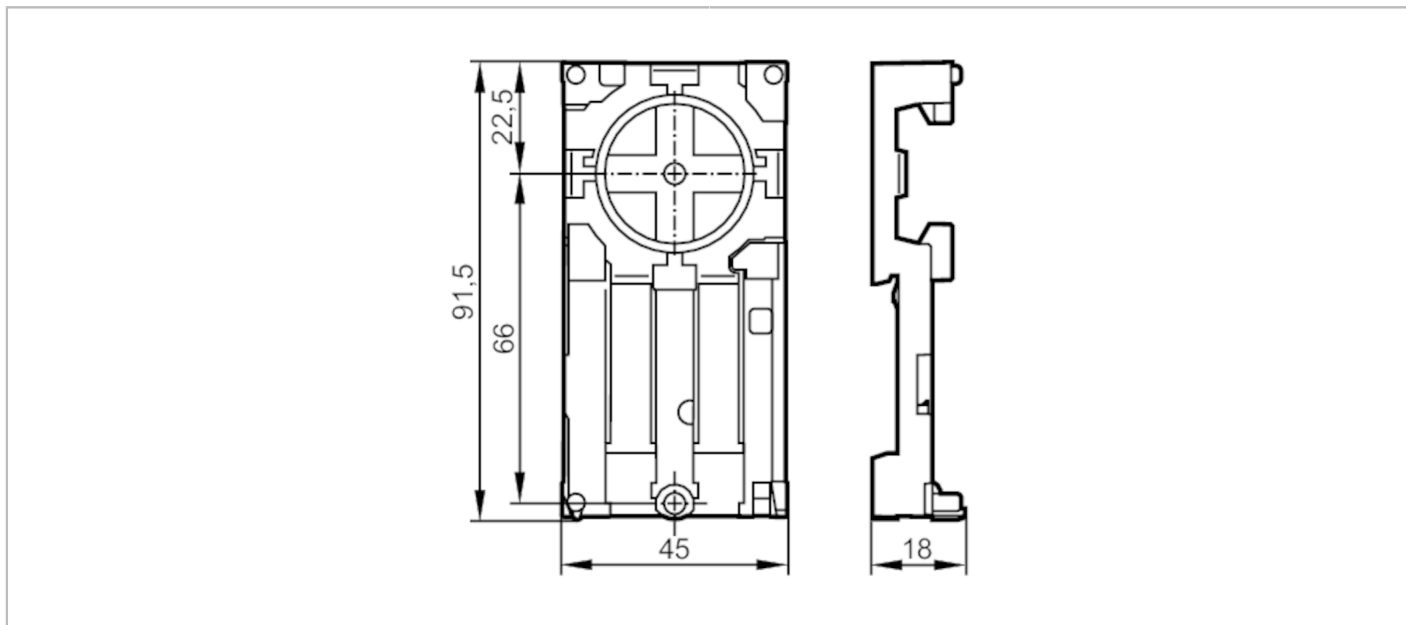

E75000

Lower part for AS-Interface module

Lower part 10 pcs.

Operating conditions		
Ambient temperature	[°C]	-20...70
Mechanical data		
Weight	[g]	331.5
Dimensions	[mm]	91.5 x 18 x 45
Materials		plastics
Remarks		
Pack quantity		10 pcs.