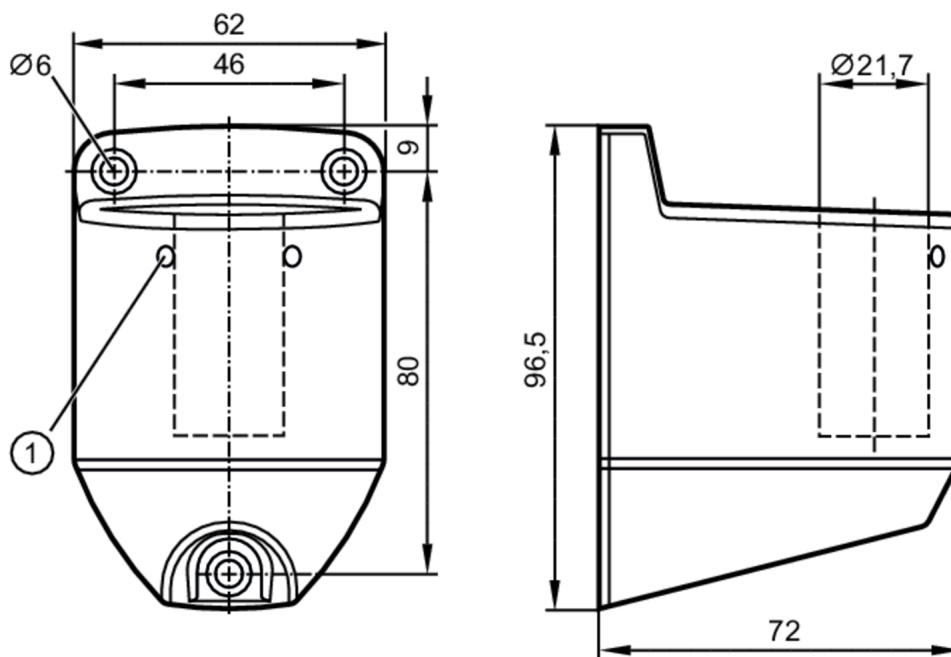

E89061

Wall bracket

LED-Tower/Wall bracket

1 bore hole

Mechanical data

Weight	[g]	258.5
Dimensions	[mm]	96.5 x 62 x 72
Materials		aluminium black

Accessories

Accessories (optional)	mounting tube 100 mm, E89065
	mounting tube 300 mm, E89066
	mounting tube 800 mm, E89067

Remarks

Pack quantity	1 pcs.
---------------	--------

E89061

Wall bracket

LED-Tower/Wall bracket

Diagrams and graphs

wall mounting

wall mounting