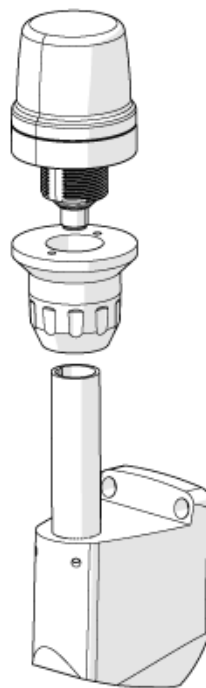

E89061

Wall bracket

LED-Tower/Wall bracket

1 bore hole

Mechanical data

Weight	[g]	258.5
Dimensions	[mm]	96.5 x 62 x 72
Materials		aluminium black

Accessories

Accessories (optional)	mounting tube 100 mm, E89065
	mounting tube 300 mm, E89066
	mounting tube 800 mm, E89067

Remarks

Pack quantity	1 pcs.
---------------	--------

E89061

Wall bracket

LED-Tower/Wall bracket

Diagrams and graphs

wall mounting

wall mounting