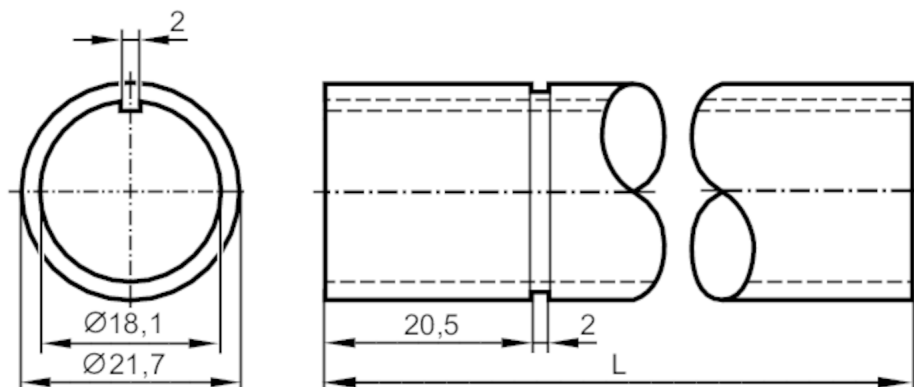

E89067

Mounting tube

LED-Tower/Pole/800mm

L: 800 mm

Mechanical data

Weight	[g]	244
Dimensions	[mm]	Ø 21.7 / L = 800
Materials		aluminium black
Length L	[mm]	800

Accessories

Accessories (optional)	mounting base:, E89060
	wall bracket:, E89061
	Mounting adapter:, E89063

Remarks

Pack quantity	1 pcs.
---------------	--------

Diagrams and graphs

base mounting

E89067

Mounting tube

LED-Tower/Pole/800mm

wall mounting