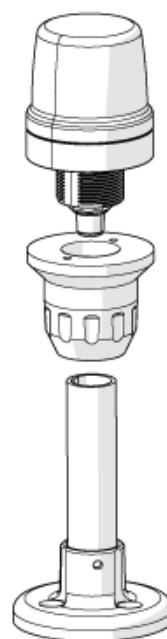

E89067

Mounting tube

LED-Tower/Pole/800mm

L: 800 mm

Mechanical data

Weight	[g]	244
Dimensions	[mm]	Ø 21.7 / L = 800
Materials		aluminium black
Length L	[mm]	800

Accessories

Accessories (optional)	mounting base:, E89060
	wall bracket:, E89061
	Mounting adapter:, E89063

Remarks

Pack quantity	1 pcs.
---------------	--------

Diagrams and graphs

base mounting

E89067

Mounting tube

LED-Tower/Pole/800mm

wall mounting