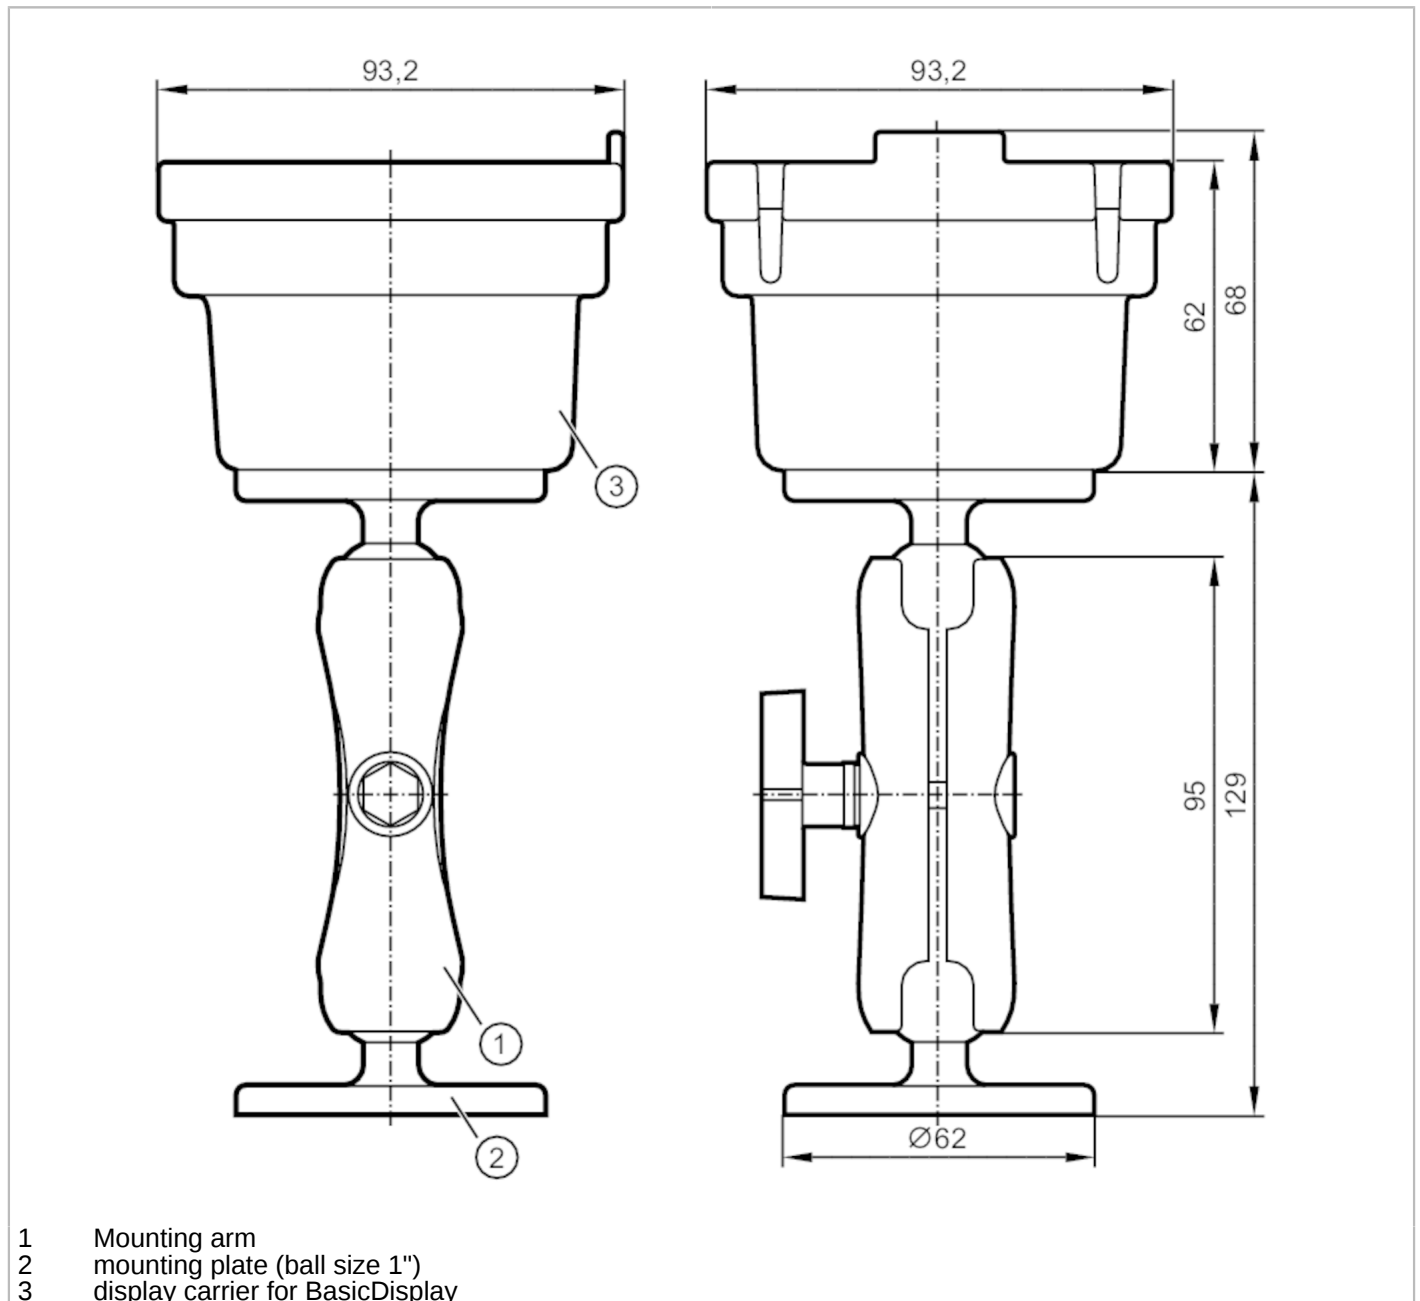

EC0405

RAM mount set for graphic displays

R360/BasicDisplay/RAM-Set

Application	
Design	for use as a desktop unit
Mechanical data	
Weight	[g] 333
Dimensions	[mm] 197 x 93.2 x 93.2
Materials	Mounting arm: aluminium black anodised; Mounting plate: aluminium black anodised; ball: rubber; display carrier: plastics black
Remarks	
Pack quantity	1 pcs.