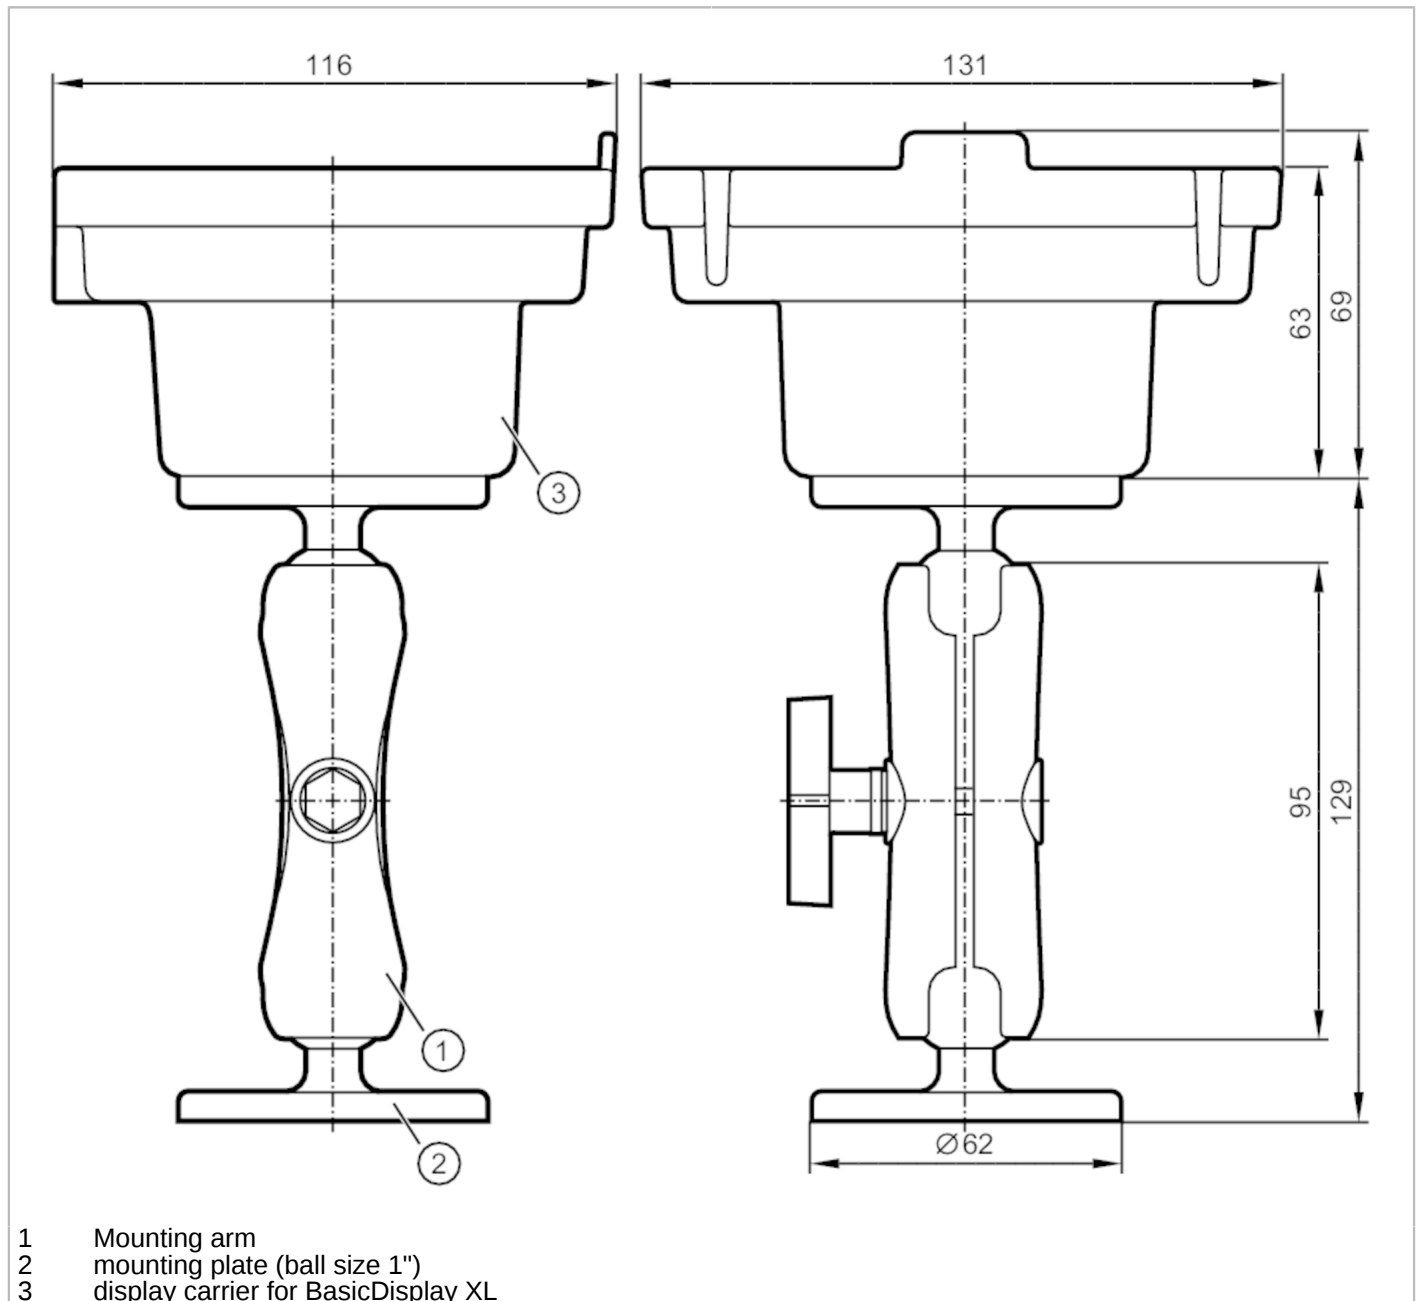

RAM mount set for graphic displays

R360/BasicDisplayXL/RAM-Set

Application	
Design	for use as a desktop unit
Mechanical data	
Weight [g]	365
Dimensions [mm]	197 x 131 x 116
Materials	Mounting arm: aluminium black anodised; Mounting plate: aluminium black anodised; ball: rubber; display carrier: plastics black
Remarks	
Pack quantity	1 pcs.