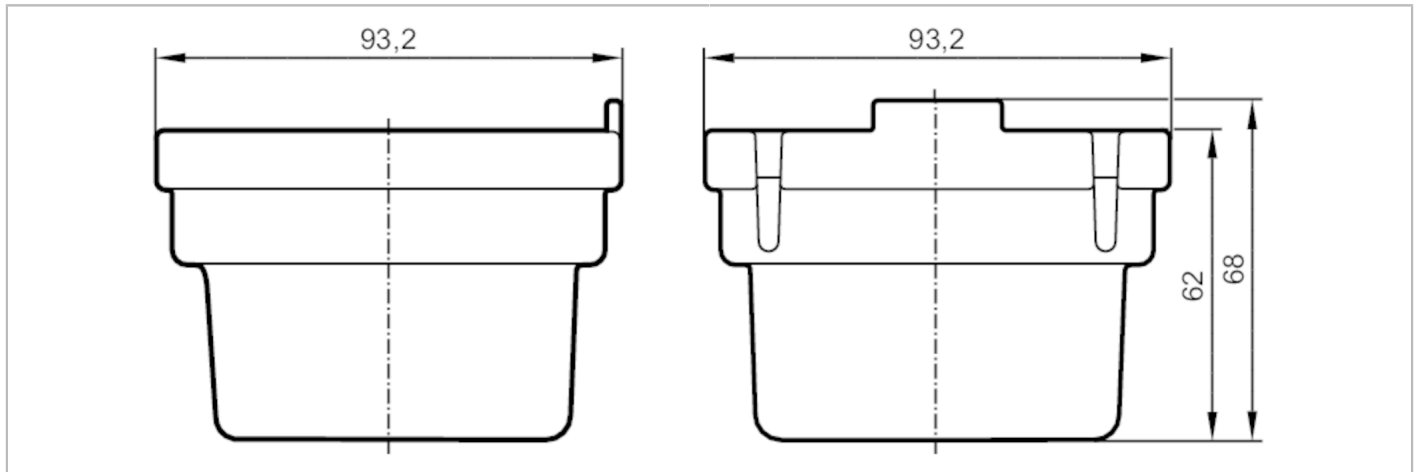

## Display carrier for RAM mount set

R360/BasicDisplay/Carrier

Application	
Design	for use as a desktop unit
Mechanical data	
Weight [g]	85.5
Dimensions [mm]	93.2 x 93.2 x 68
Materials	plastics black
Accessories	
Items supplied	screws Nuts
Remarks	
Pack quantity	1 pcs.