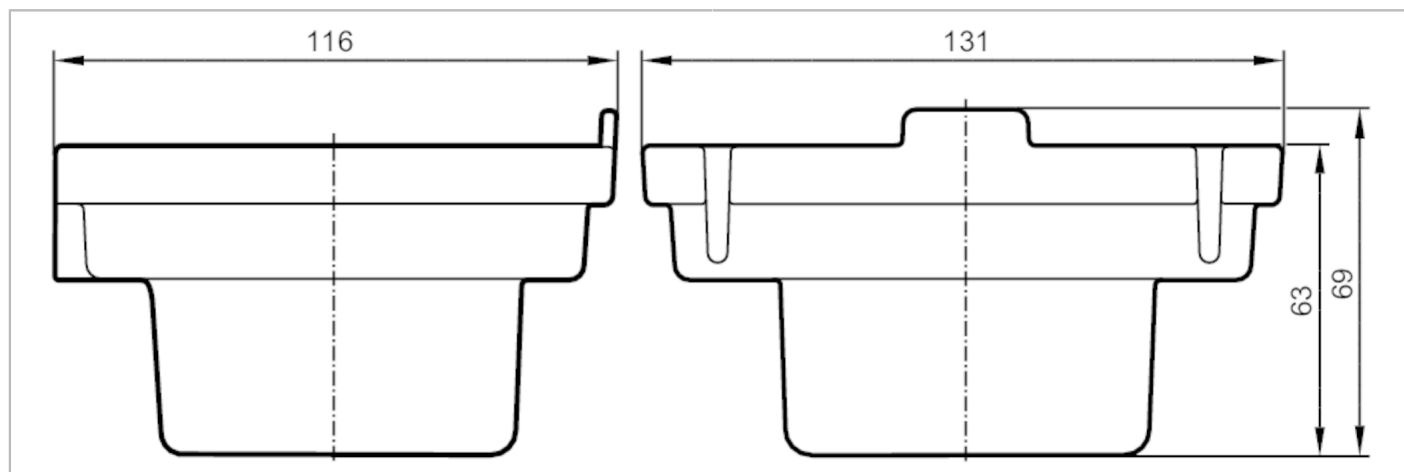

EC0408

Display carrier for RAM mount set

R360/BasicDisplay/CarrierXL

Application	
Design	for use as a desktop unit
Mechanical data	
Weight [g]	116
Dimensions [mm]	116 x 131 x 69
Materials	plastics black
Accessories	
Items supplied	screws Nuts
Remarks	
Pack quantity	1 pcs.